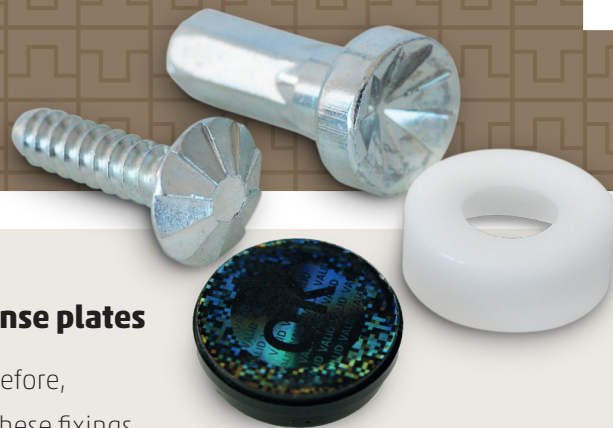

## One of the most advanced protection for vehicles license plates

In several countries, license plates are fixed by ordinary screws. Therefore, license plates can easily be removed and fixed to other vehicles as these fixings are no substantial obstacle for criminals. For this reason, Secure Locks with HoloCaps have been developed to prevent fraud attempts and offer customers an additional security feature.

These Secure Locks can only be fitted with a special screwdriver and cannot be reopend without breaking the screw and cap. In addition, the screws are protected with a special tamper-evident plastic seal, which will break in case of removal.

The seal cap contains a hologram, which is customisable and tamper-proof. This security feature is well known from banknotes, passports and other security documents so the security forces can easily confirm the authenticity.

The HoloCap offers one of the most advanced protection and makes any manipulation attempt visible.